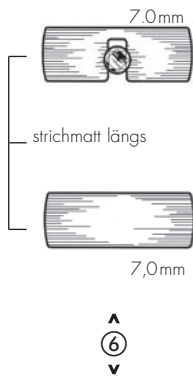

WEISSGOLD. WHITE-GOLD

Damenring W **0,15 ct.**

Ladies Ring	Ref.Nr. 49-81340-0
	585 1.771,-
	750 2.317,-