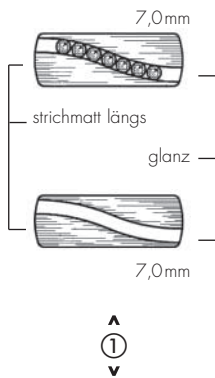

GELBGOLD. YELLOW-GOLD

Damenring G **0,21 ct.**

Ladies Ring	Ref.Nr. 49-81330-0
	585 1.426,-
	750 1.931,-