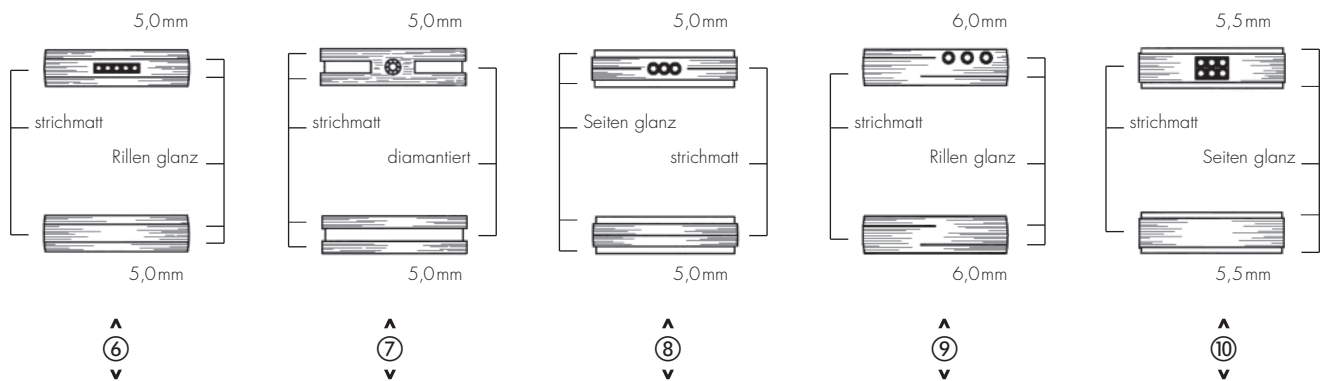

Ref.Nr.	49-82005
585	956,-
750	1.327,-

Herrenring **W**

Gents Ring

Ref.Nr.	49-82007
585	820,-
750	1.139,-

Herrenring **W**

Gents Ring

Ref.Nr.	49-82009
585	825,-
750	1.144,-

GELBGOLD. YELLOW-GOLD